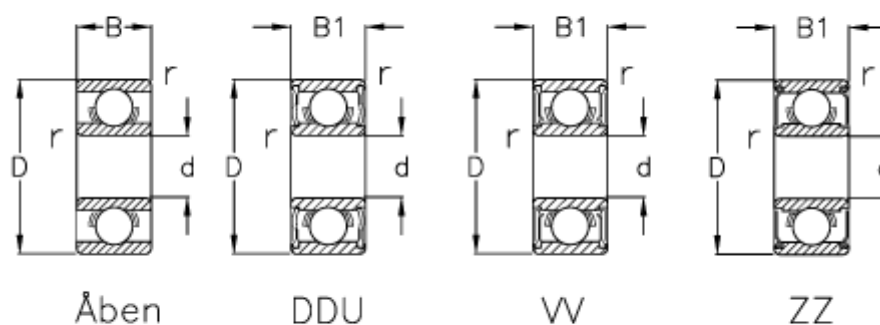

Data Sheet

Article number: 5704050050041

Description: NSK Bearing 625 ZZ C3
d=5 D=16 B=5 pack of 10 pcs

Measures

B	= 5	Max rpm ZZ-WW = 36000
B1	= 5	r min = 0.3
d	= 5	Type = 625
D	= 16	
Load Cor (N)	= 670	
Load Cr (N)	= 1730	
Max rpm DD	= 32000	
Max rpm open	= 43000	